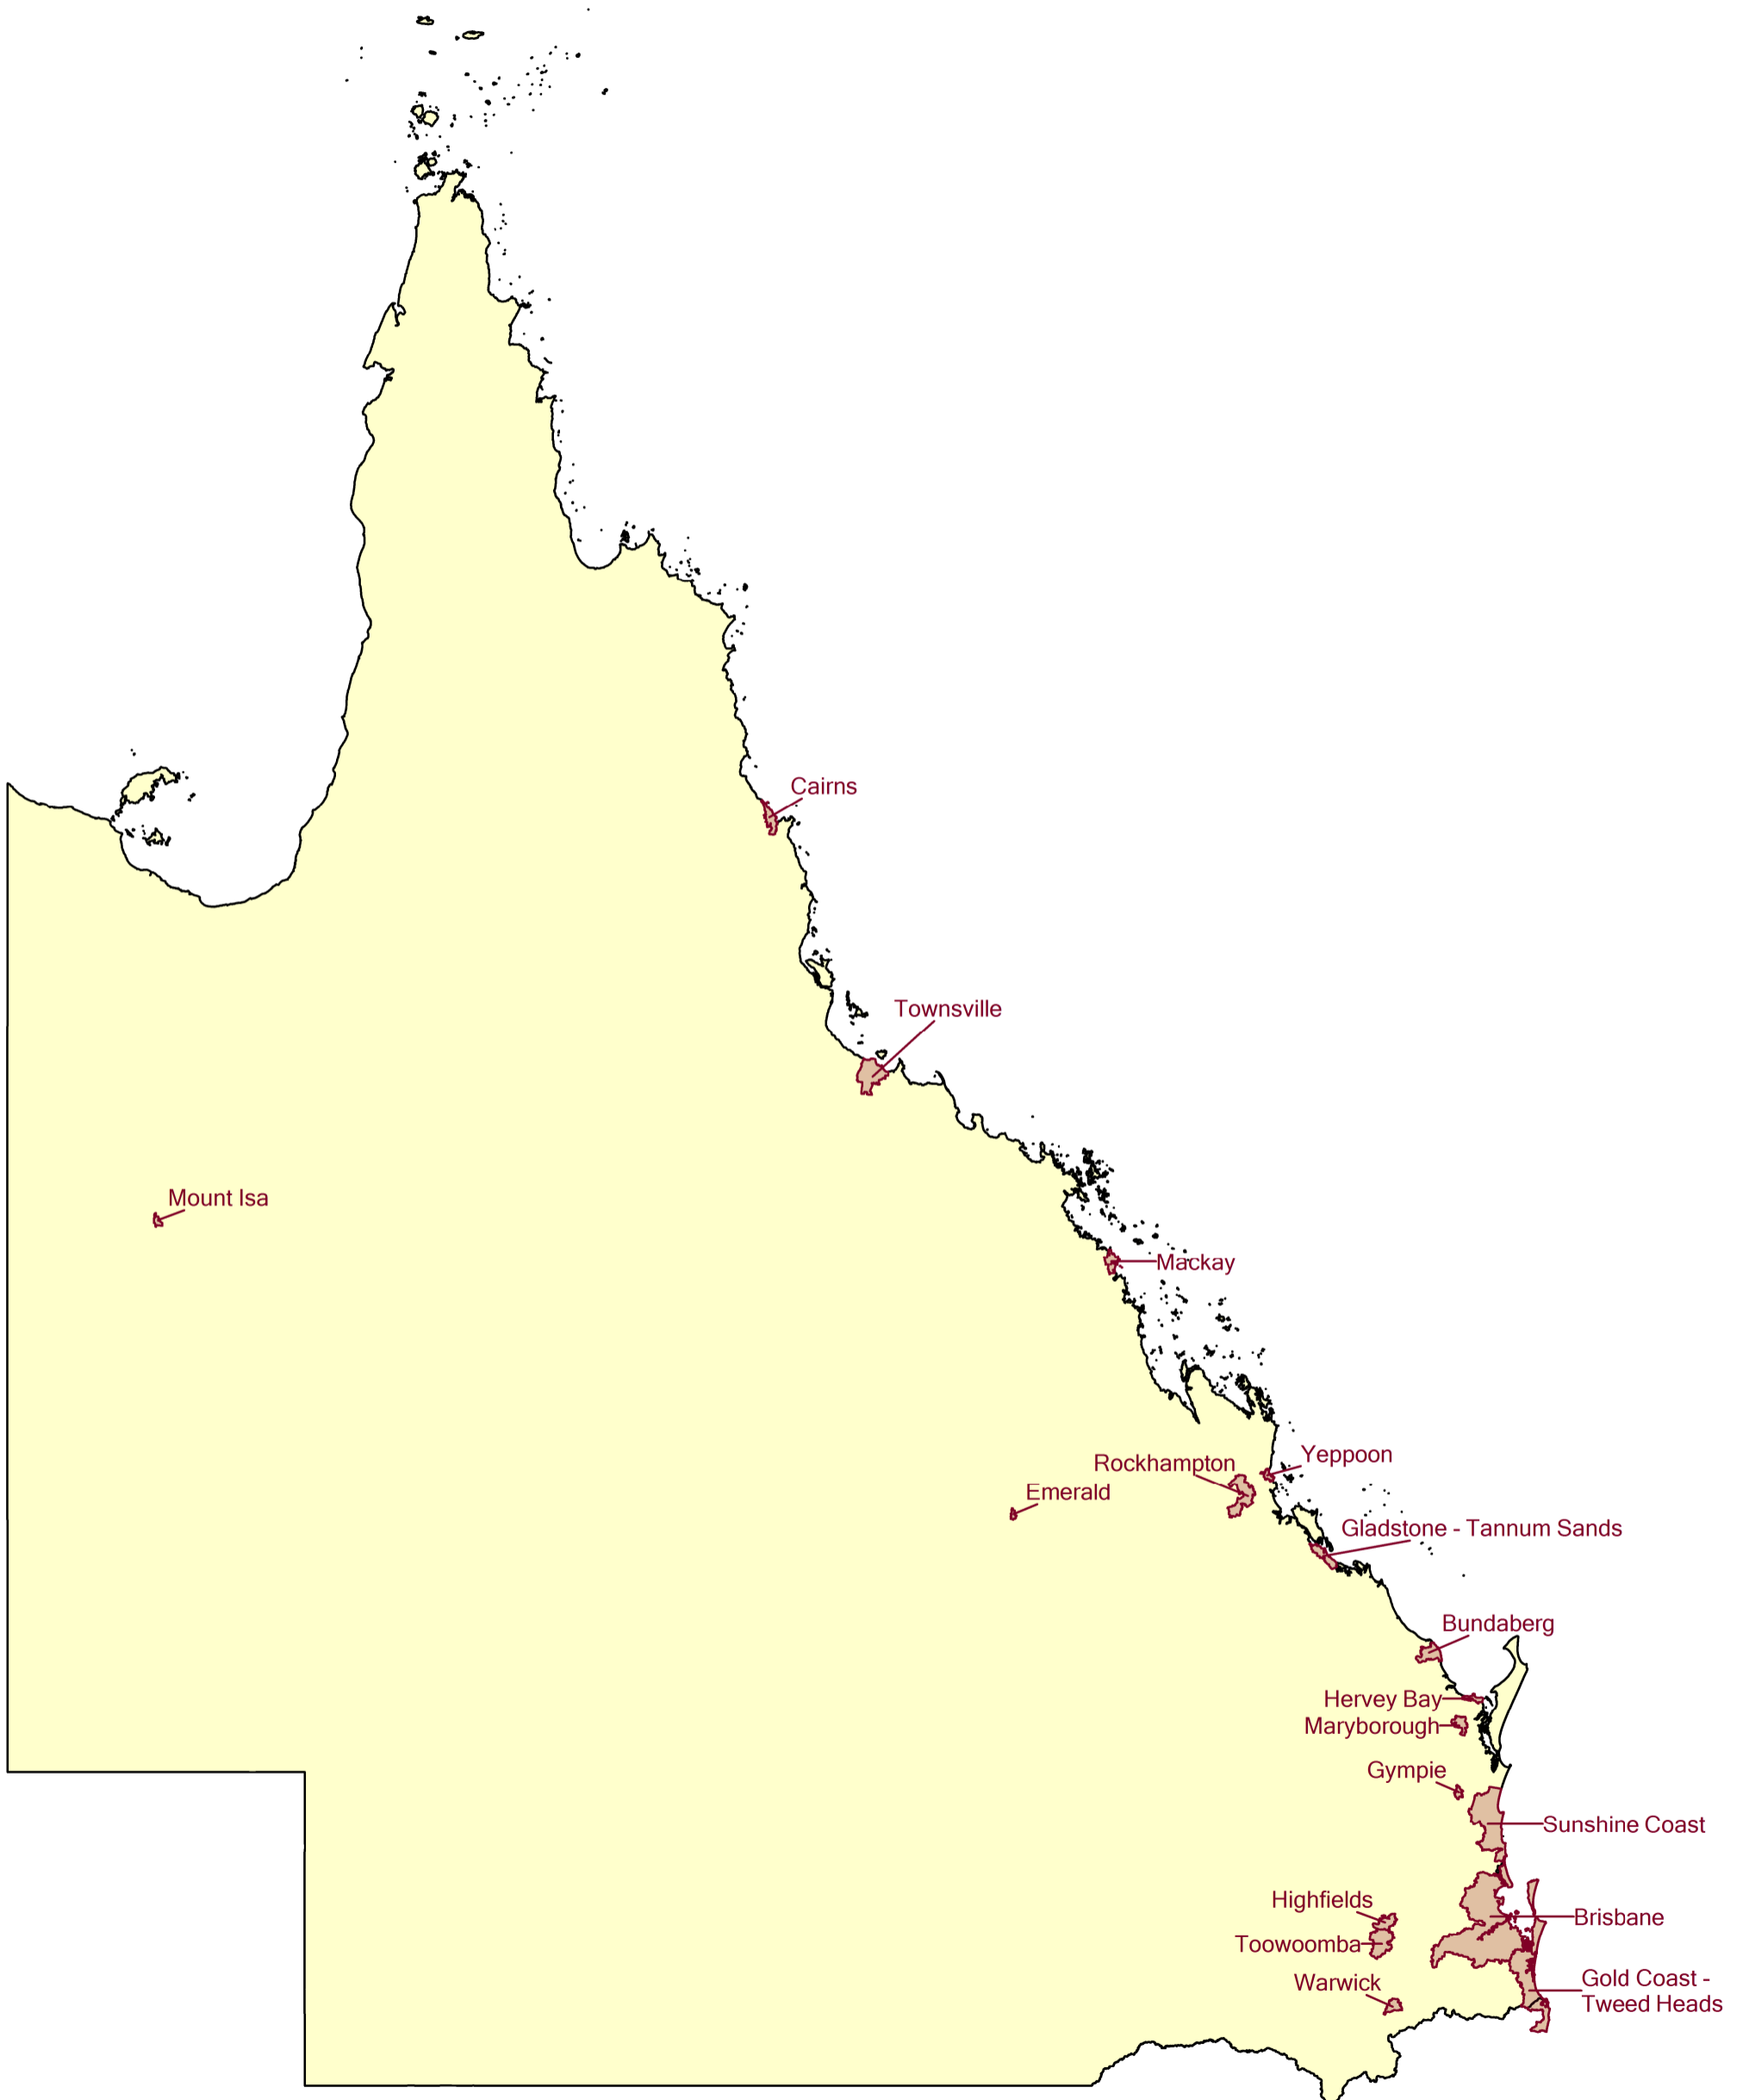

0 200
Kilometres